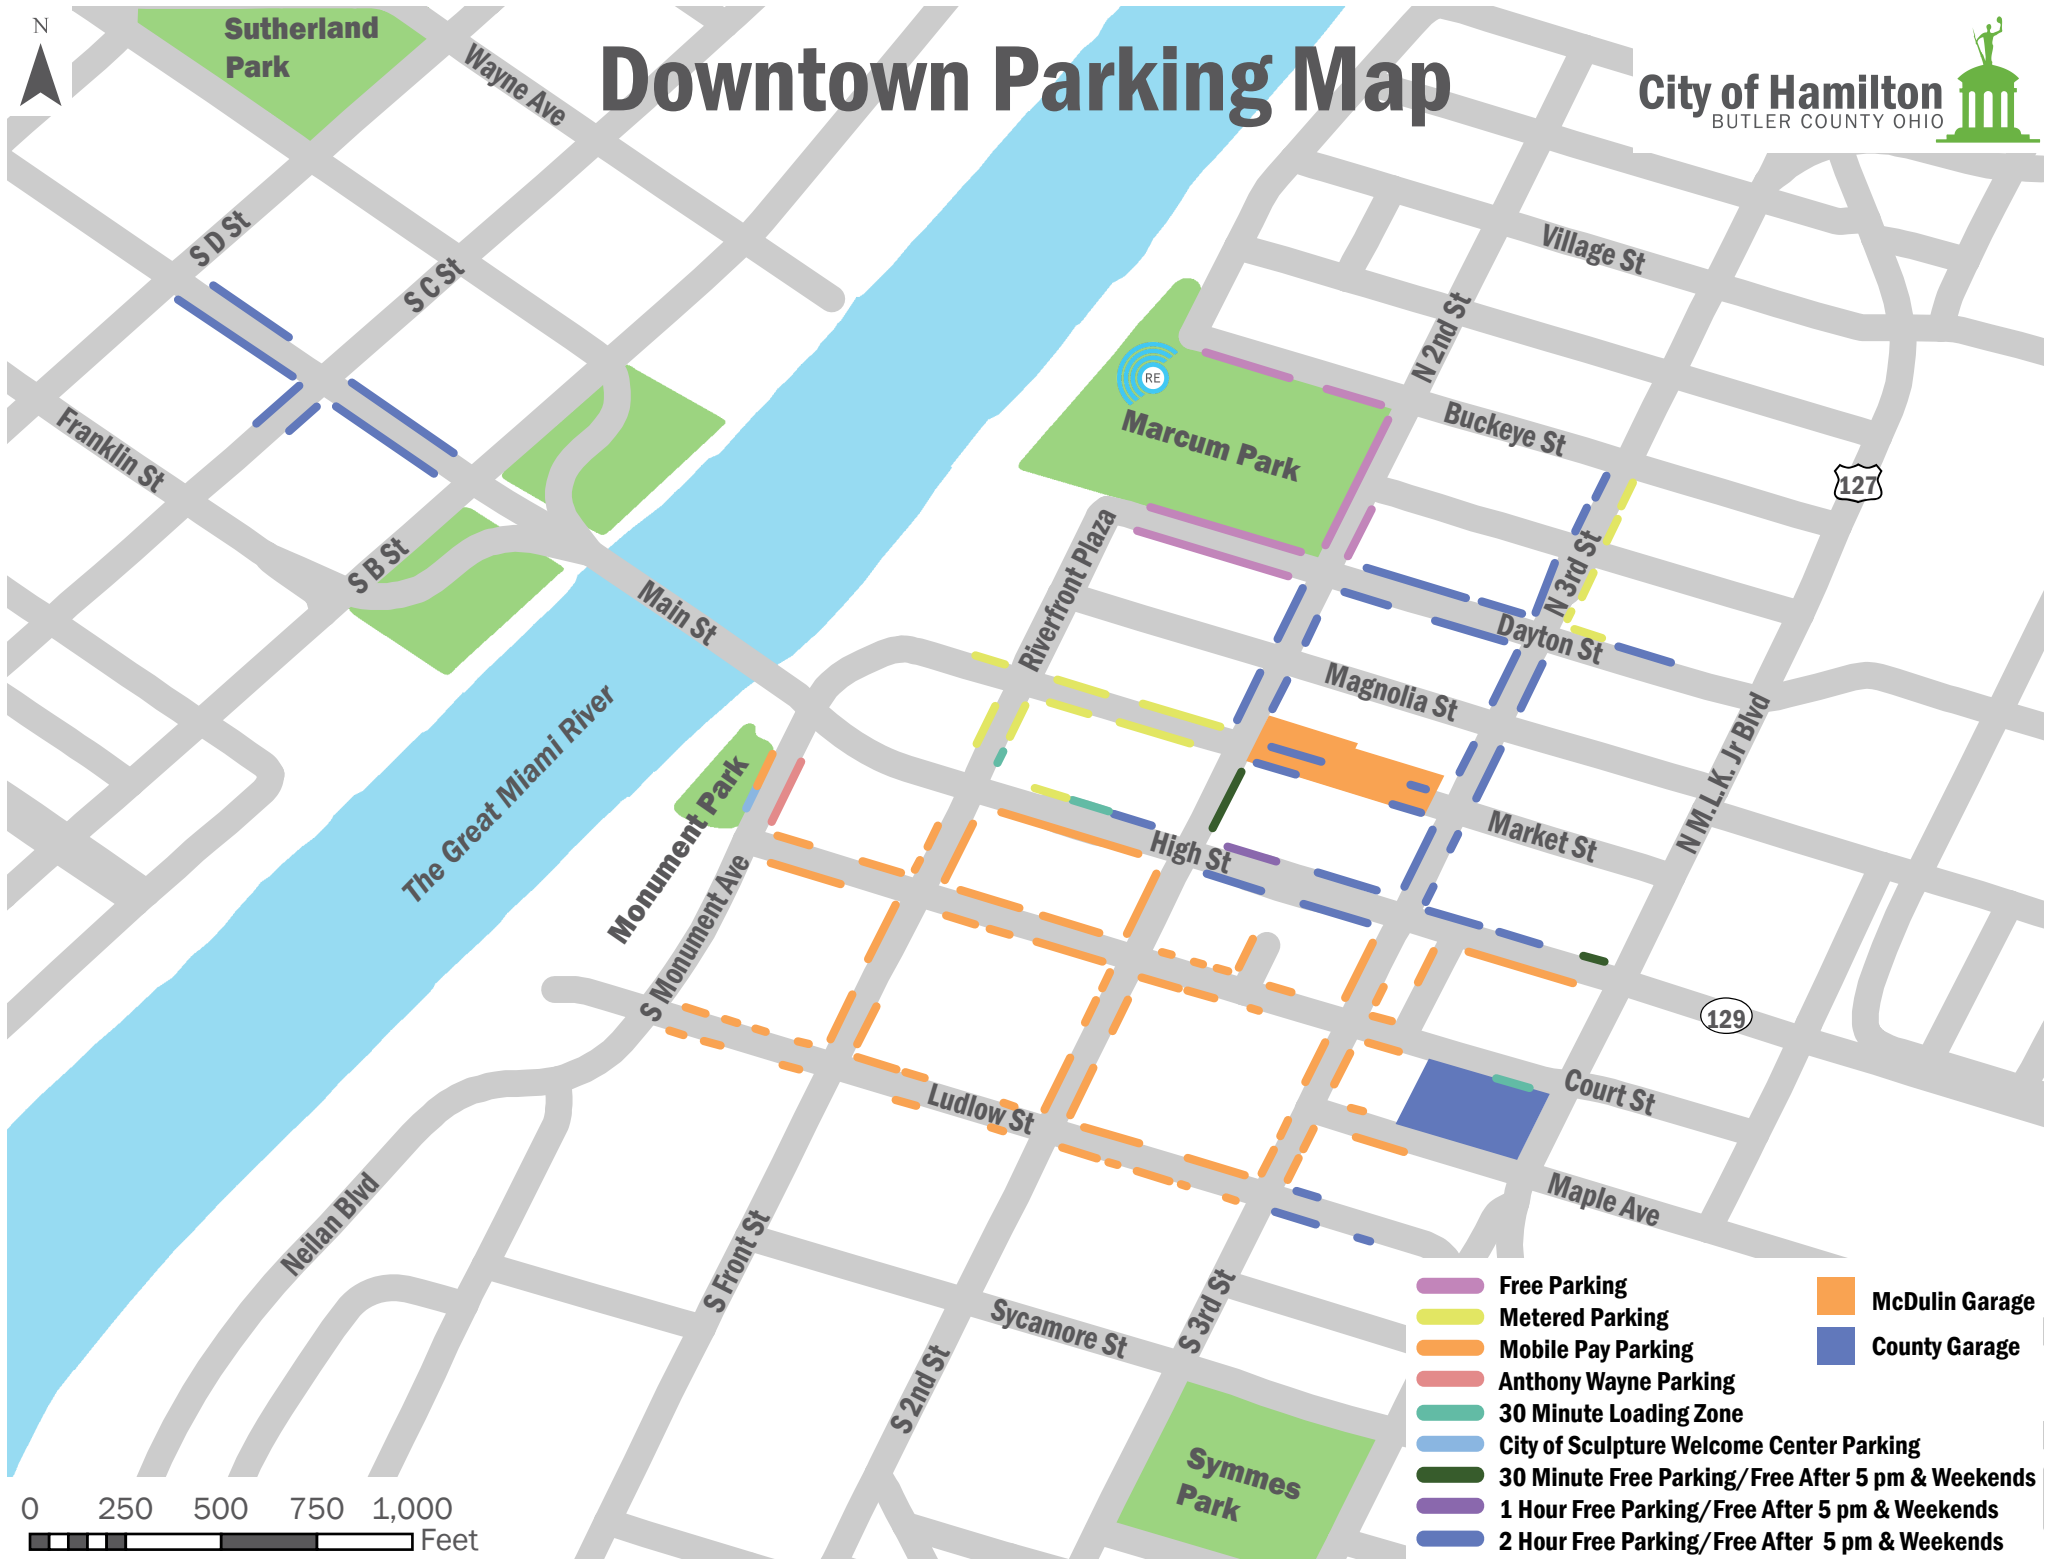

Downtown Parking Map

City of Hamilton
BUTLER COUNTY OHIO

0 250 500 750 1,000 Feet

- Free Parking
- Metered Parking
- Mobile Pay Parking
- Anthony Wayne Parking
- 30 Minute Loading Zone
- City of Sculpture Welcome Center Parking
- 30 Minute Free Parking/Free After 5 pm & Weekends
- 1 Hour Free Parking/Free After 5 pm & Weekends
- 2 Hour Free Parking/Free After 5 pm & Weekends
- McDulin Garage
- County Garage